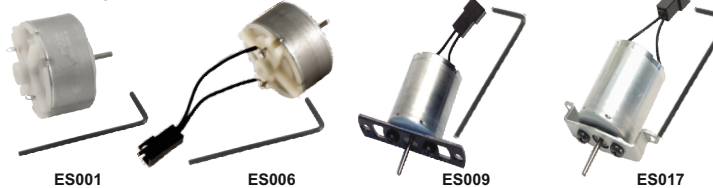

or scan the QR code on the right with your smart-phone or tablet.

Replacement Motor Kits are available as detailed below.

ES001
800 Original, 802 AirPlus or 806 GS (Soldering Type)
ES006
800 Original, 802 AirPlus or 806 GS (Push-On Type)
ES009
810 UltraAir or 812 AirMax (Push-On Type)
ES017
806 BelAir (2014 Model - Push-On Type)