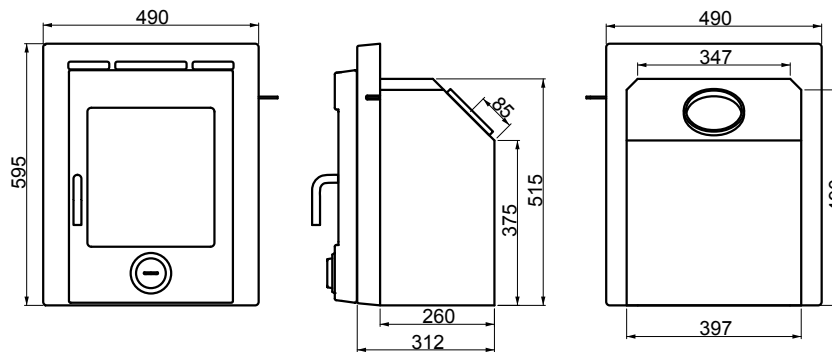

dimensions

All dimensions in mm. Do not scale from drawings.

clarity 5

low Weight = 67kgs

Firebox = 305mm wide, 225mm deep

high Weight = 72kgs

clarity 8

low Weight = 85kgs

Firebox = 340mm wide, 280mm deep

high Weight = 94kgs

clarity 12

low Weight = 125kgs

Firebox = 510mm wide, 290mm deep

high Weight = 136kgs

double sided

low Weight = 137kgs

Firebox = 515mm wide, 395mm deep

high Weight = 152kgs

inset 5

Weight = 77kgs, Firebox = 305mm wide, 225mm deep

inset 8

Weight = 92kgs, Firebox = 305mm wide, 325mm deep

dimensions

All dimensions in mm. Do not scale from drawings.