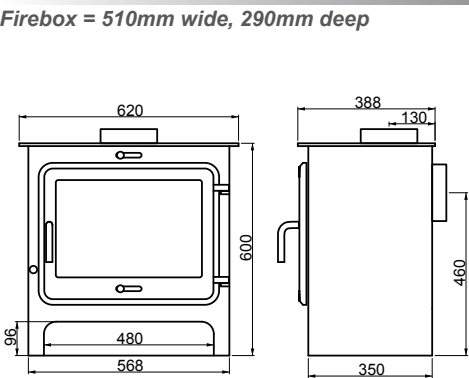

dimensions

All dimensions in mm. Do not scale from drawings.

clarity 5

low Weight = 67kgs

Firebox = 305mm wide, 225mm deep

high Weight = 72kgs

clarity 8

low Weight = 85kgs

Firebox = 340mm wide, 280mm deep

high Weight = 94kgs

clarity 12

low Weight = 125kgs

Firebox = 510mm wide, 290mm deep

high Weight = 136kgs

double sided

low Weight = 137kgs

Firebox = 515mm wide, 395mm deep

high Weight = 152kgs

inset 5

Weight = 77kgs, Firebox = 305mm wide, 225mm deep

inset 8

Weight = 92kgs, Firebox = 305mm wide, 325mm deep

dimensions

All dimensions in mm. Do not scale from drawings.