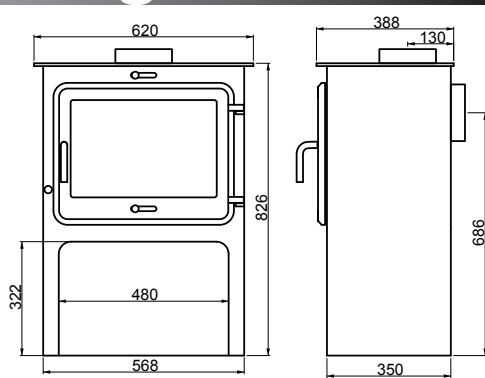

dimensions

All dimensions in mm. Do not scale from drawings.

clarity 5

low Weight = 67kgs

Firebox = 305mm wide, 225mm deep

high Weight = 72kgs

clarity 8

low Weight = 85kgs

Firebox = 340mm wide, 280mm deep

high Weight = 94kgs

clarity 12

low Weight = 125kgs

Firebox = 510mm wide, 290mm deep

high Weight = 136kgs

double sided

low Weight = 137kgs

Firebox = 515mm wide, 395mm deep

high Weight = 152kgs

inset 5

Weight = 77kgs, Firebox = 305mm wide, 225mm deep

inset 8

Weight = 92kgs, Firebox = 305mm wide, 325mm deep

dimensions

All dimensions in mm. Do not scale from drawings.