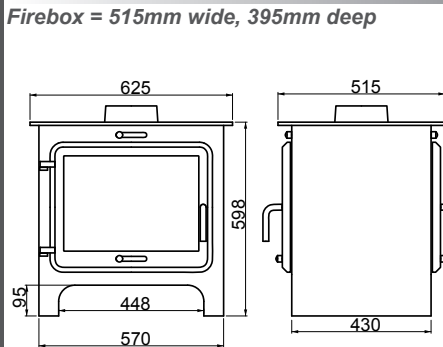

dimensions

All dimensions in mm. Do not scale from drawings.

clarity 5

low Weight = 67kgs

Firebox = 305mm wide, 225mm deep

high Weight = 72kgs

clarity 8

low Weight = 85kgs

Firebox = 340mm wide, 280mm deep

high Weight = 94kgs

clarity 12

low Weight = 125kgs

Firebox = 510mm wide, 290mm deep

high Weight = 136kgs

double sided

low Weight = 137kgs

Firebox = 515mm wide, 395mm deep

high Weight = 152kgs

inset 5

Weight = 77kgs, Firebox = 305mm wide, 225mm deep

inset 8

Weight = 92kgs, Firebox = 305mm wide, 325mm deep

dimensions

All dimensions in mm. Do not scale from drawings.