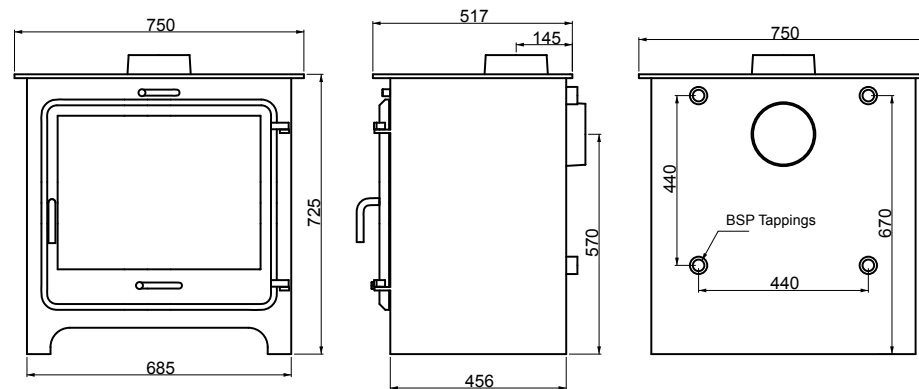

Firebox = 515mm wide, 395mm deep

high Weight = 152kgs

inset 5

Weight = 77kgs, Firebox = 305mm wide, 225mm deep

inset 8

Weight = 92kgs, Firebox = 305mm wide, 325mm deep

dimensions

All dimensions in mm. Do not scale from drawings.

crystal 5

Weight = 67kgs, Firebox = 320mm wide, 220mm deep

crystal 8

Weight = 85kgs, Firebox = 340mm wide, 260mm deep

crystal 12

Weight = 130kgs, Firebox = 500mm wide, 275mm deep

clarity 20

boiler

Weight = 180kgs, Firebox max'= up to 520mm wide by 315mm deep

clarity 30

boiler

Weight = 220kgs, Firebox max'= up to 595mm wide by 385mm deep

Further specifications on all models can be found on the website www.defrastoves.com