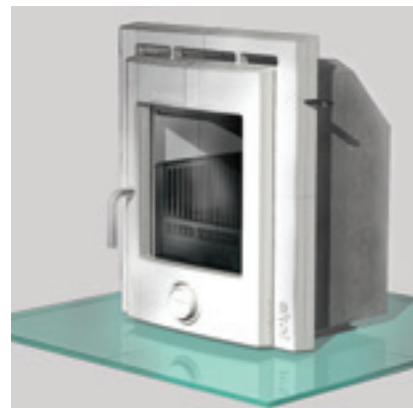

ekol insets

Here at Ekol we use State-of-the-Art CAD design alongside Fluid-Dynamics research and development tools. We strive to achieve the 'perfect burn' so that your experience with your new stove is close to effortless.

Our Inset models are designed to fit into a standard fireplace opening with fireback removed, but equally could be built into the wall higher up for a more contemporary feel.