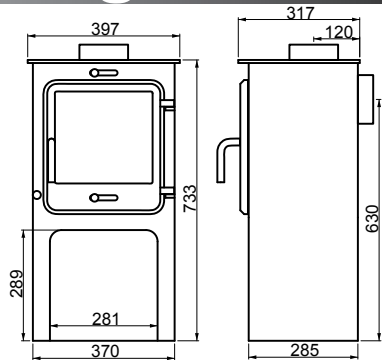

dimensions

All dimensions in mm. Do not scale from drawings.

clarity 5

low Weight = 67kgs

Firebox = 305mm wide, 225mm deep

high Weight = 72kgs

clarity 8

low Weight = 85kgs

Firebox = 340mm wide, 280mm deep

high Weight = 94kgs

clarity 12

low Weight = 125kgs

Firebox = 510mm wide, 290mm deep

high Weight = 136kgs

double sided

low Weight = 137kgs

Firebox = 515mm wide, 395mm deep

high Weight = 152kgs

inset 5

Weight = 77kgs, Firebox = 305mm wide, 225mm deep

inset 8

Weight = 92kgs, Firebox = 305mm wide, 325mm deep

dimensions

All dimensions in mm. Do not scale from drawings.