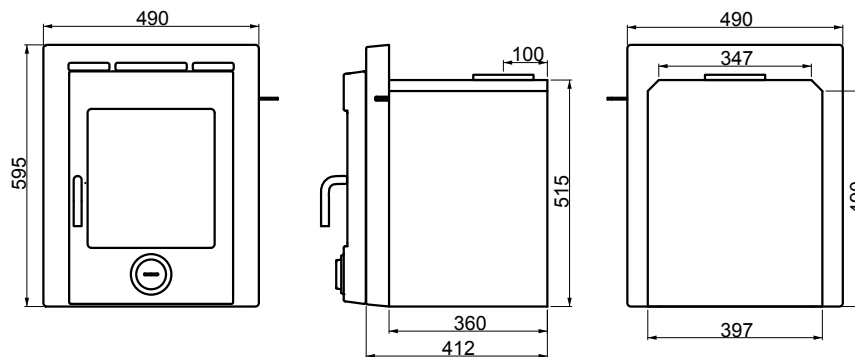

Firebox = 340mm wide, 280mm deep

high Weight = 94kgs

clarity 12

low Weight = 125kgs

Firebox = 510mm wide, 290mm deep

high Weight = 136kgs

double sided

low Weight = 137kgs

Firebox = 515mm wide, 395mm deep

high Weight = 152kgs

inset 5

Weight = 77kgs, Firebox = 305mm wide, 225mm deep

inset 8

Weight = 92kgs, Firebox = 305mm wide, 325mm deep

dimensions

All dimensions in mm. Do not scale from drawings.