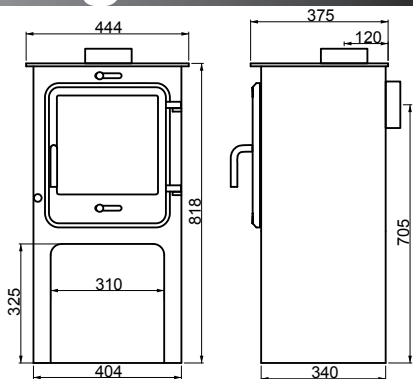

dimensions

All dimensions in mm. Do not scale from drawings.

clarity 5

low Weight = 67kgs

Firebox = 305mm wide, 225mm deep

high Weight = 72kgs

clarity 8

low Weight = 85kgs

Firebox = 340mm wide, 280mm deep

high Weight = 94kgs

clarity 12

low Weight = 125kgs

Firebox = 510mm wide, 290mm deep

high Weight = 136kgs

double sided

low Weight = 137kgs

Firebox = 515mm wide, 395mm deep

high Weight = 152kgs

inset 5

Weight = 77kgs, Firebox = 305mm wide, 225mm deep

inset 8

Weight = 92kgs, Firebox = 305mm wide, 325mm deep

dimensions

All dimensions in mm. Do not scale from drawings.