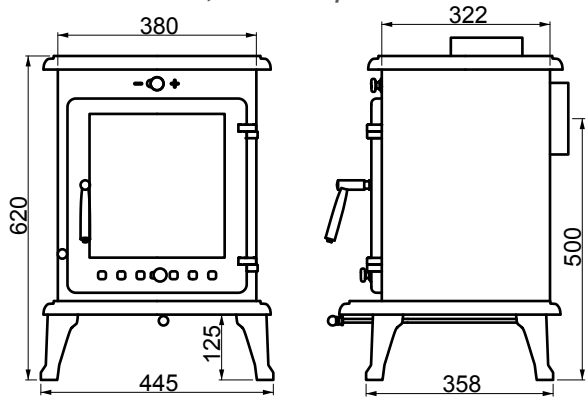

crystal 8

Weight = 85kgs, Firebox = 340mm wide, 260mm deep