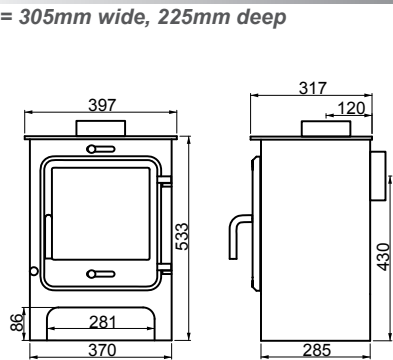

Key Features	20	30
High Efficiency	✓ up to 78.6%	✓ up to 75.3%
Ultra Clean Burn	✓	✓
Wood or Multifuel	✓	✓
Rapid Water Heating	✓	✓
Advanced Airwash	✓	✓
Heat Output Range	7 to 20kW	9 to 30kW
Nominal Output on Wood	5.7kW to room, 8.3kW to water	9kW to room, 10.2kW to water
Nominal Output Anthracite	7.6kW to room, 12.8kW to water	12.2kW to room, 18.3kW to water
For Use in Open Vented Systems	✓	✓
4x 1" BSP water Connections	✓	✓
Thermostat Control	✓	✓
Optional Mirror Glass	✓	✓
Maximum Log Length	19"/475mm	21"/525mm
5 Year Guarantee	✓	✓
DEFRA Exempt for Smokeless Zones	✓	✓
Large View Ceramic Glass	✓	✓
Black Finish	✓	✓
Flue Outlet Top or Rear	6"(150mm)	6"(150mm)
Option of Low or High Body	✓	✓
Suitable for use on 12mm Hearth	✓	✓

dimensions

All dimensions in mm. Do not scale from drawings.

clarity 5

low Weight = 67kgs

Firebox = 305mm wide, 225mm deep

high Weight = 72kgs

clarity 8

low Weight = 85kgs

Firebox = 340mm wide, 280mm deep

high Weight = 94kgs

clarity 12

low Weight = 125kgs

Firebox = 510mm wide, 290mm deep

high Weight = 136kgs

double sided

low Weight = 137kgs

Firebox = 515mm wide, 395mm deep

high Weight = 152kgs

inset 5

Weight = 77kgs, Firebox = 305mm wide, 225mm deep

inset 8

Weight = 92kgs, Firebox = 305mm wide, 325mm deep

dimensions

All dimensions in mm. Do not scale from drawings.