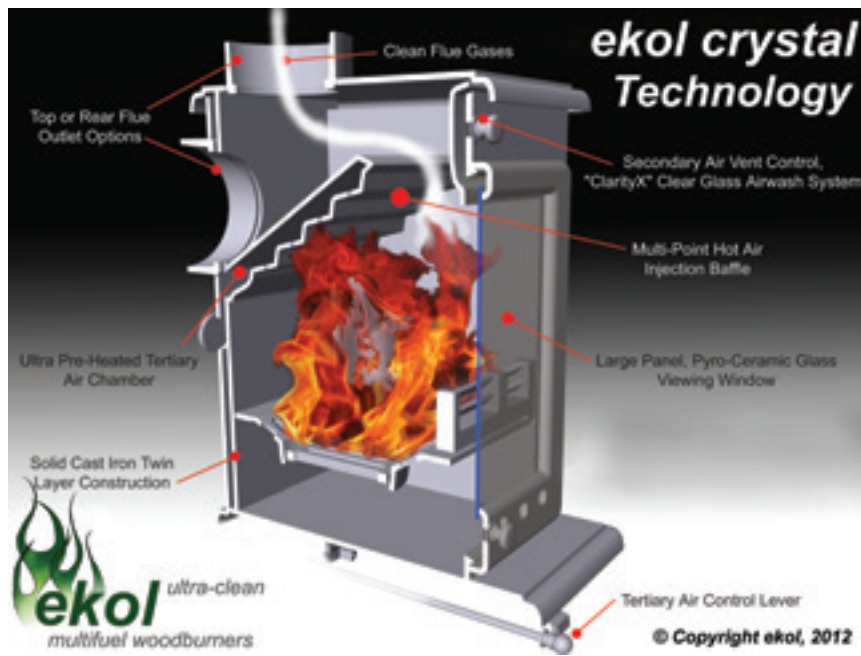

Sit back and watch through large crystal-clear windows both sides. Bridge two rooms through a central chimney or place anywhere in your room for a stunning centre-piece.

double sided

clarity

Key Features	
High Efficiency	✓ 73.3%
Ultra Clean Burn	✓
Multifuel Ready	✓
Advanced Airwash	✓
Heat Output Range	5 to 14kW
Optional Mirror Glass	✓
Maximum Log Length	18"/450mm
5 Year Guarantee	✓
DEFRA Exempt for Smokeless Zones	✓
First Double Sided DEFRA Stove Ever	✓
Large View Ceramic Glass	✓
Black Finish	✓
Top Flue Outlet	6"(150mm)
Option of Low or High Body	✓
Suitable for Use on 12mm Hearth	✓

crystal

The 'Crystal' range share the same clean-burn technology as the 'Clarity' stoves.

All Ekol Crystal stoves are hand made with traditional solid cast iron construction in the same way stoves have been made for the last 200 years, but using the latest technological advances in the firebox and air-flow design.