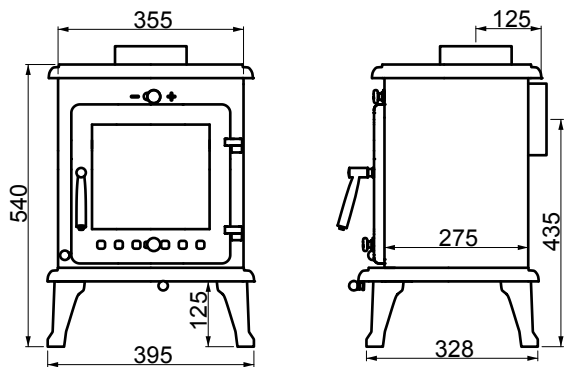

dimensions

All dimensions in mm. Do not scale from drawings.

crystal 5

Weight = 67kgs, Firebox = 320mm wide, 220mm deep