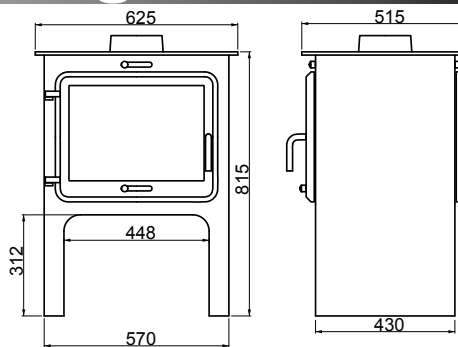

dimensions

All dimensions in mm. Do not scale from drawings.

clarity 5

low Weight = 67kgs

Firebox = 305mm wide, 225mm deep

high Weight = 72kgs

clarity 8

low Weight = 85kgs

Firebox = 340mm wide, 280mm deep

high Weight = 94kgs

clarity 12

low Weight = 125kgs

Firebox = 510mm wide, 290mm deep

high Weight = 136kgs

double sided

low Weight = 137kgs

Firebox = 515mm wide, 395mm deep

high Weight = 152kgs

inset 5

Weight = 77kgs, Firebox = 305mm wide, 225mm deep

inset 8

Weight = 92kgs, Firebox = 305mm wide, 325mm deep

dimensions

All dimensions in mm. Do not scale from drawings.