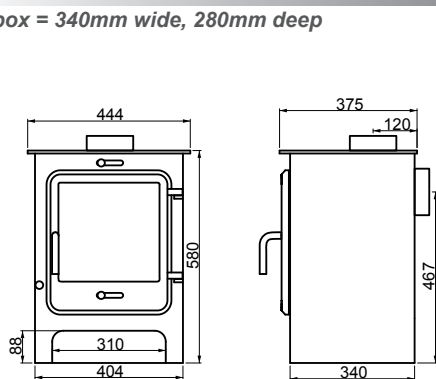

dimensions

All dimensions in mm. Do not scale from drawings.

clarity 5

low Weight = 67kgs

Firebox = 305mm wide, 225mm deep

high Weight = 72kgs

clarity 8

low Weight = 85kgs

Firebox = 340mm wide, 280mm deep

high Weight = 94kgs

clarity 12

low Weight = 125kgs

Firebox = 510mm wide, 290mm deep

high Weight = 136kgs

double sided

low Weight = 137kgs

Firebox = 515mm wide, 395mm deep

high Weight = 152kgs

inset 5

Weight = 77kgs, Firebox = 305mm wide, 225mm deep

inset 8

Weight = 92kgs, Firebox = 305mm wide, 325mm deep

dimensions

All dimensions in mm. Do not scale from drawings.