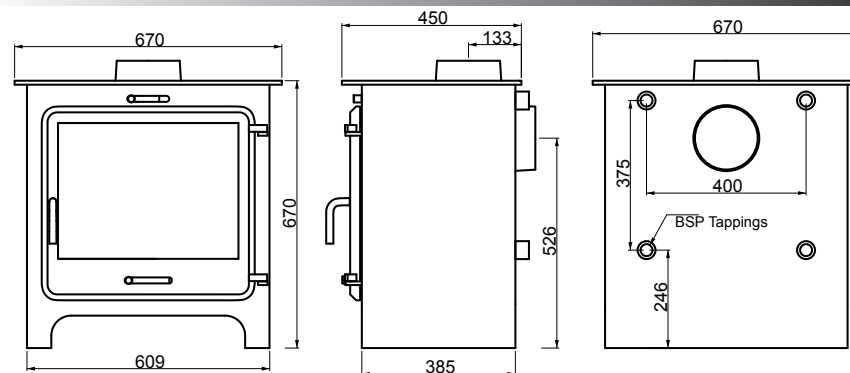

Firebox = 515mm wide, 395mm deep

high Weight = 152kgs

inset 5

Weight = 77kgs, Firebox = 305mm wide, 225mm deep

inset 8

Weight = 92kgs, Firebox = 305mm wide, 325mm deep

dimensions

All dimensions in mm. Do not scale from drawings.

crystal 5

Weight = 67kgs, Firebox = 320mm wide, 220mm deep

crystal 8

Weight = 85kgs, Firebox = 340mm wide, 260mm deep

crystal 12

Weight = 130kgs, Firebox = 500mm wide, 275mm deep

clarity 20

boiler

Weight = 180kgs, Firebox max'= up to 520mm wide by 315mm deep

clarity 30

boiler

Weight = 220kgs, Firebox max'= up to 595mm wide by 385mm deep

Further specifications on all models can be found on the website www.defrastoves.com