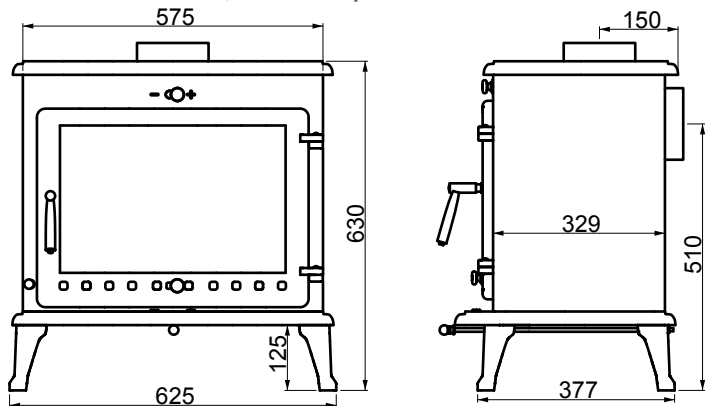

crystal 12

Weight = 130kgs, Firebox = 500mm wide, 275mm deep