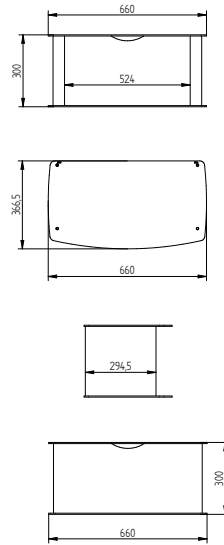

NEW
INSPIRE
2015

Introducing The Inspire 55

The Danish designed Inspire family has a new member! The Inspire 55. It has all the same beautiful modern design and high level of performance as the Inspire 40 and 45 have. The Inspire 55's heat output is 6.3 kw (4.5kw - 10kw). It has a large viewing window and a Heta branded door. The Inspires are the perfect choice where top quality, great looking and super efficient stoves are required for your home.

Heta Inspire 55 Matt Black

Inspire 55 Log Store

-  Black
-  Grey
-  White
-  Antique
-  Red
-  Majolica Brown
-  Green
-  Dark Green
-  Blue

Heta Inspire 55

The Inspire 55 offers a remarkable 80% efficiency and is designed to burn wood or smokeless fuel and provides a beautiful view of the fire burning impressively through the wide cast iron door.

Technical Data Inspire 55

Nominal heat output kW	6,3
Output range kW	4,5-10
Heating area m2	30-110
Height	555 mm
Width	652 mm
Depth	403 mm
Weight	105 kg
Efficiency	80%
Flue outlet ø	125 mm

Cast iron door Enamel (door colour options)	Matt Black Black Grey White Antique White Red Majolica Brown Green Dark Green Blue
---	---