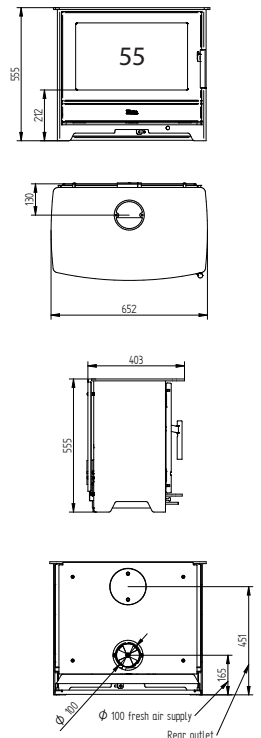

Technical Data Inspire 55

Nominal heat output kW	6,3
Output range kW	4,5-10
Heating area m2	30-110
Height	555 mm
Width	652 mm
Depth	403 mm
Weight	105 kg
Efficiency	80%
Flue outlet ø	125 mm

Cast iron door Enamel (door colour options)	Matt Black Black Grey White Antique White Red Majolica Brown Green Dark Green Blue

Approvals	EN13240
Warranty	5 years